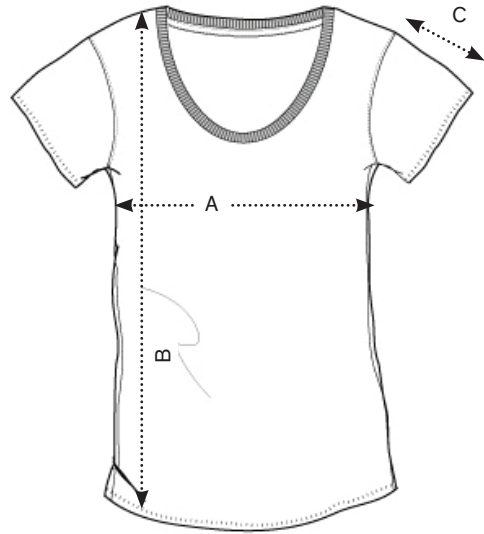

FRONT

BACK

SIZES		XXS	XS	S	M	L	XL	XXL
A	Half Chest 2,5cm below armhole	36	38,5	41	43,5	46,5	49,5	52,5
B	Body Length (from HPS)	60,5	62,5	64,5	66,5	68,5	70,5	72,5
C	Sleeve length	13	13,5	14	14,5	15	15,5	16

FRONT

BACK

SIZES	XXS	XS	S	M	L	XL	XXL
European Size	32	34	36	38	40	42	44
USA sizes	2	4	6	8	10	12	14
UK sizes	4	6	8	10	12	14	16

The translation between the countries size equivalence is for indication and can depend on the style. Refer you to the measures to be sure that it's the good size.