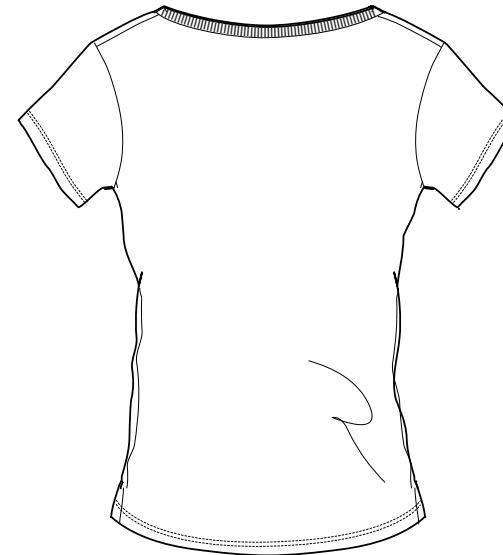

FRONT

BACK

SIZES		XXS	XS	S	M	L	XL	XXL
A	Half Chest 2,5cm below armhole	36	38,5	41	43,5	46,5	49,5	52,5
B	Body Length (from HPS)	60,5	62,5	64,5	66,5	68,5	70,5	72,5
C	Sleeve length	13	13,5	14	14,5	15	15,5	16

FRONT

BACK

SIZES	XXS	XS	S	M	L	XL	XXL
European Size	32	34	36	38	40	42	44
USA sizes	2	4	6	8	10	12	14
UK sizes	4	6	8	10	12	14	16

The translation between the countries size equivalence is for indication and can depend on the style. Refer you to the measures to be sure that it's the good size.